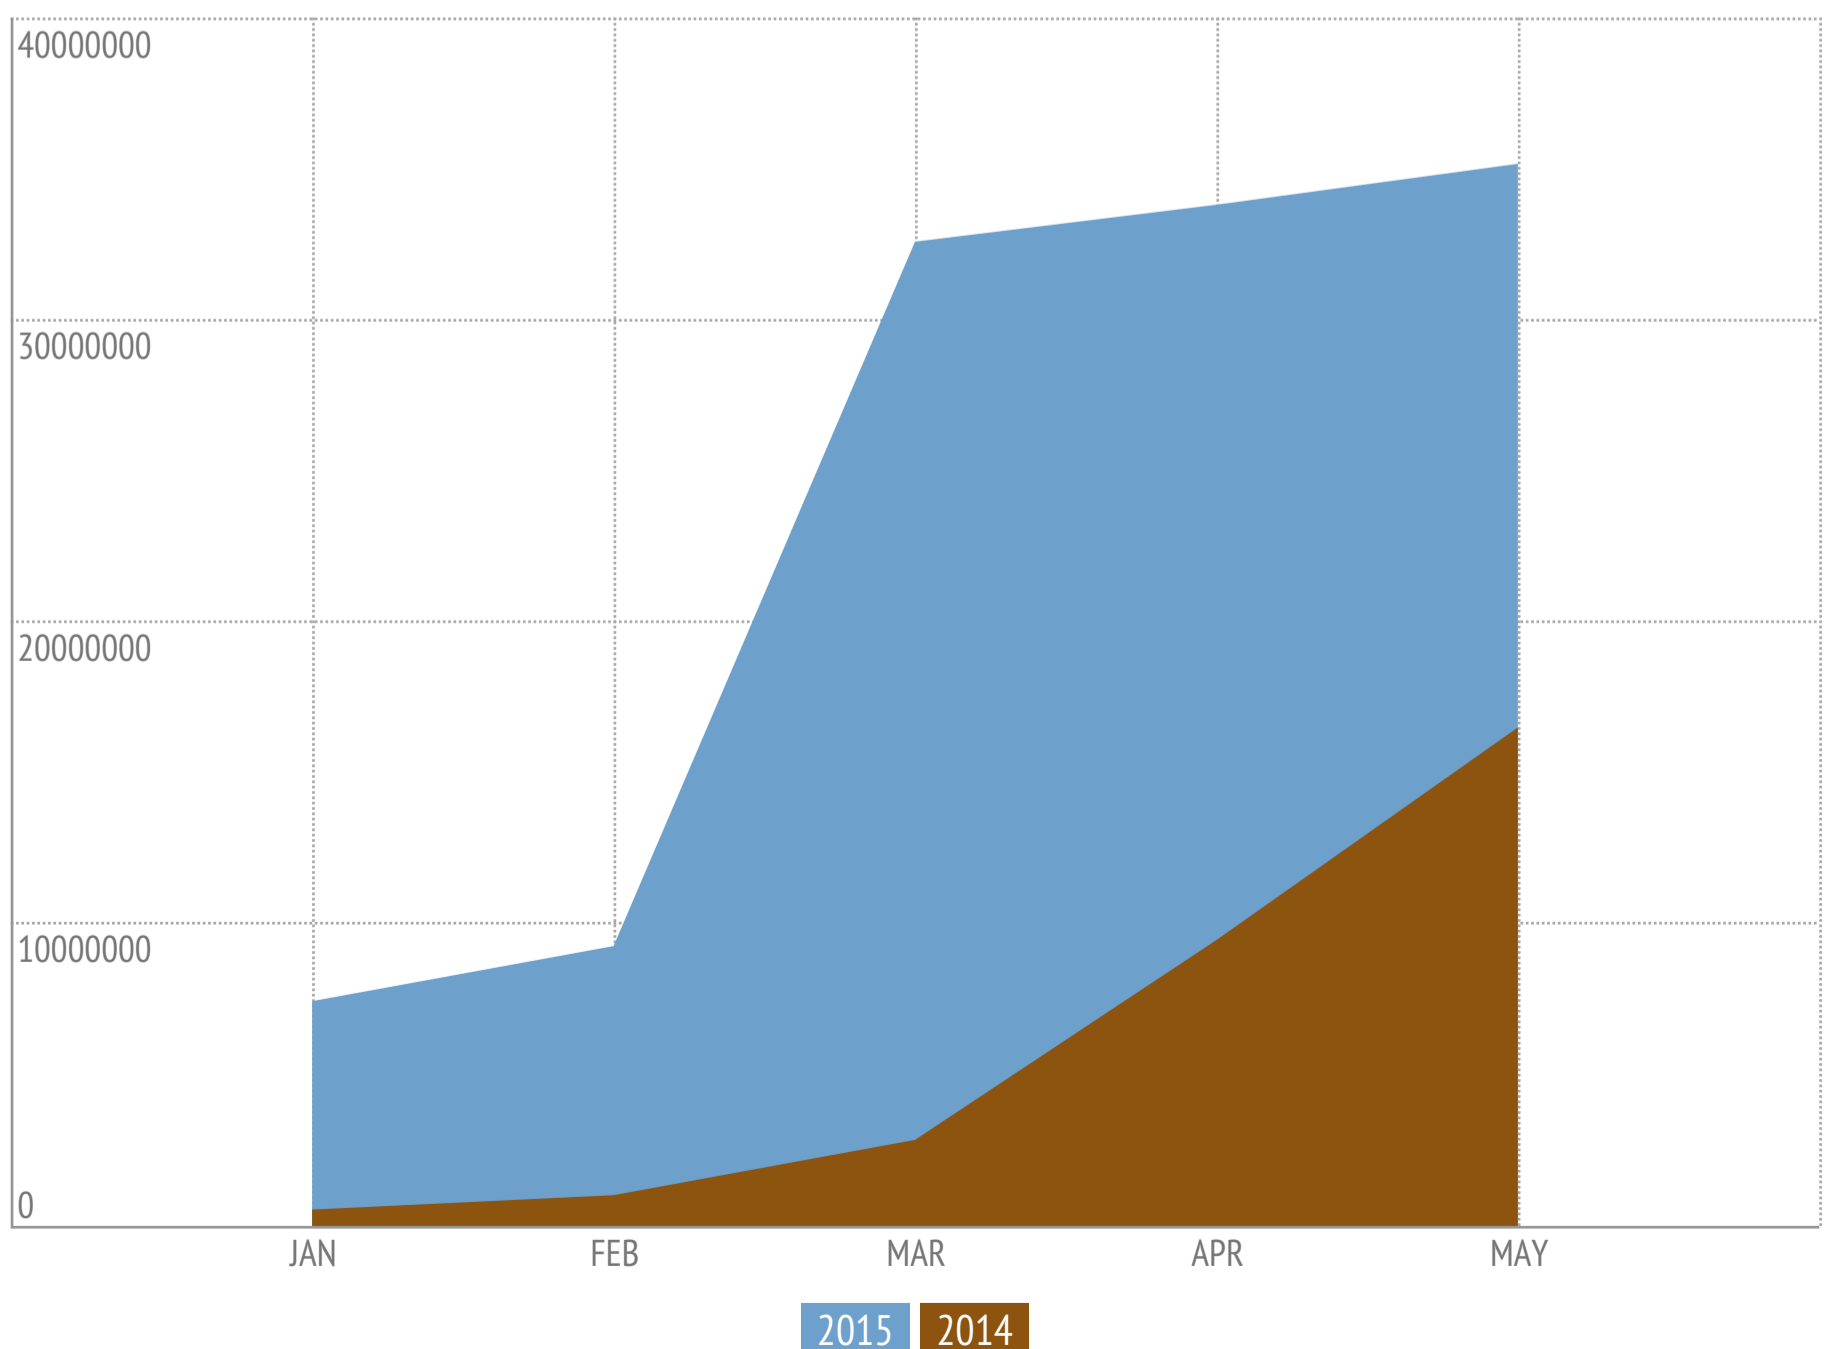

Building In Sheridan - May 2015

Building Permits Issued: April-May 2014 vs. 2015

18

Number of building permits issued by the City of Sheridan in May 2015 (not including re-roofing permits).

\$1.36 Million

Total valuation of building permits issued by the City of Sheridan in May 2015 (not including re-roofing permits).

*Does not include roofing/re-roofing permits.

Aggregate Building Permit Valuations at End of Month: YTD2014 vs. YTD2015

Note: Building permit valuations in 2015 are significantly higher due to the permitting and construction of the new Whitney Center for the Arts, as well as the new ice rink.