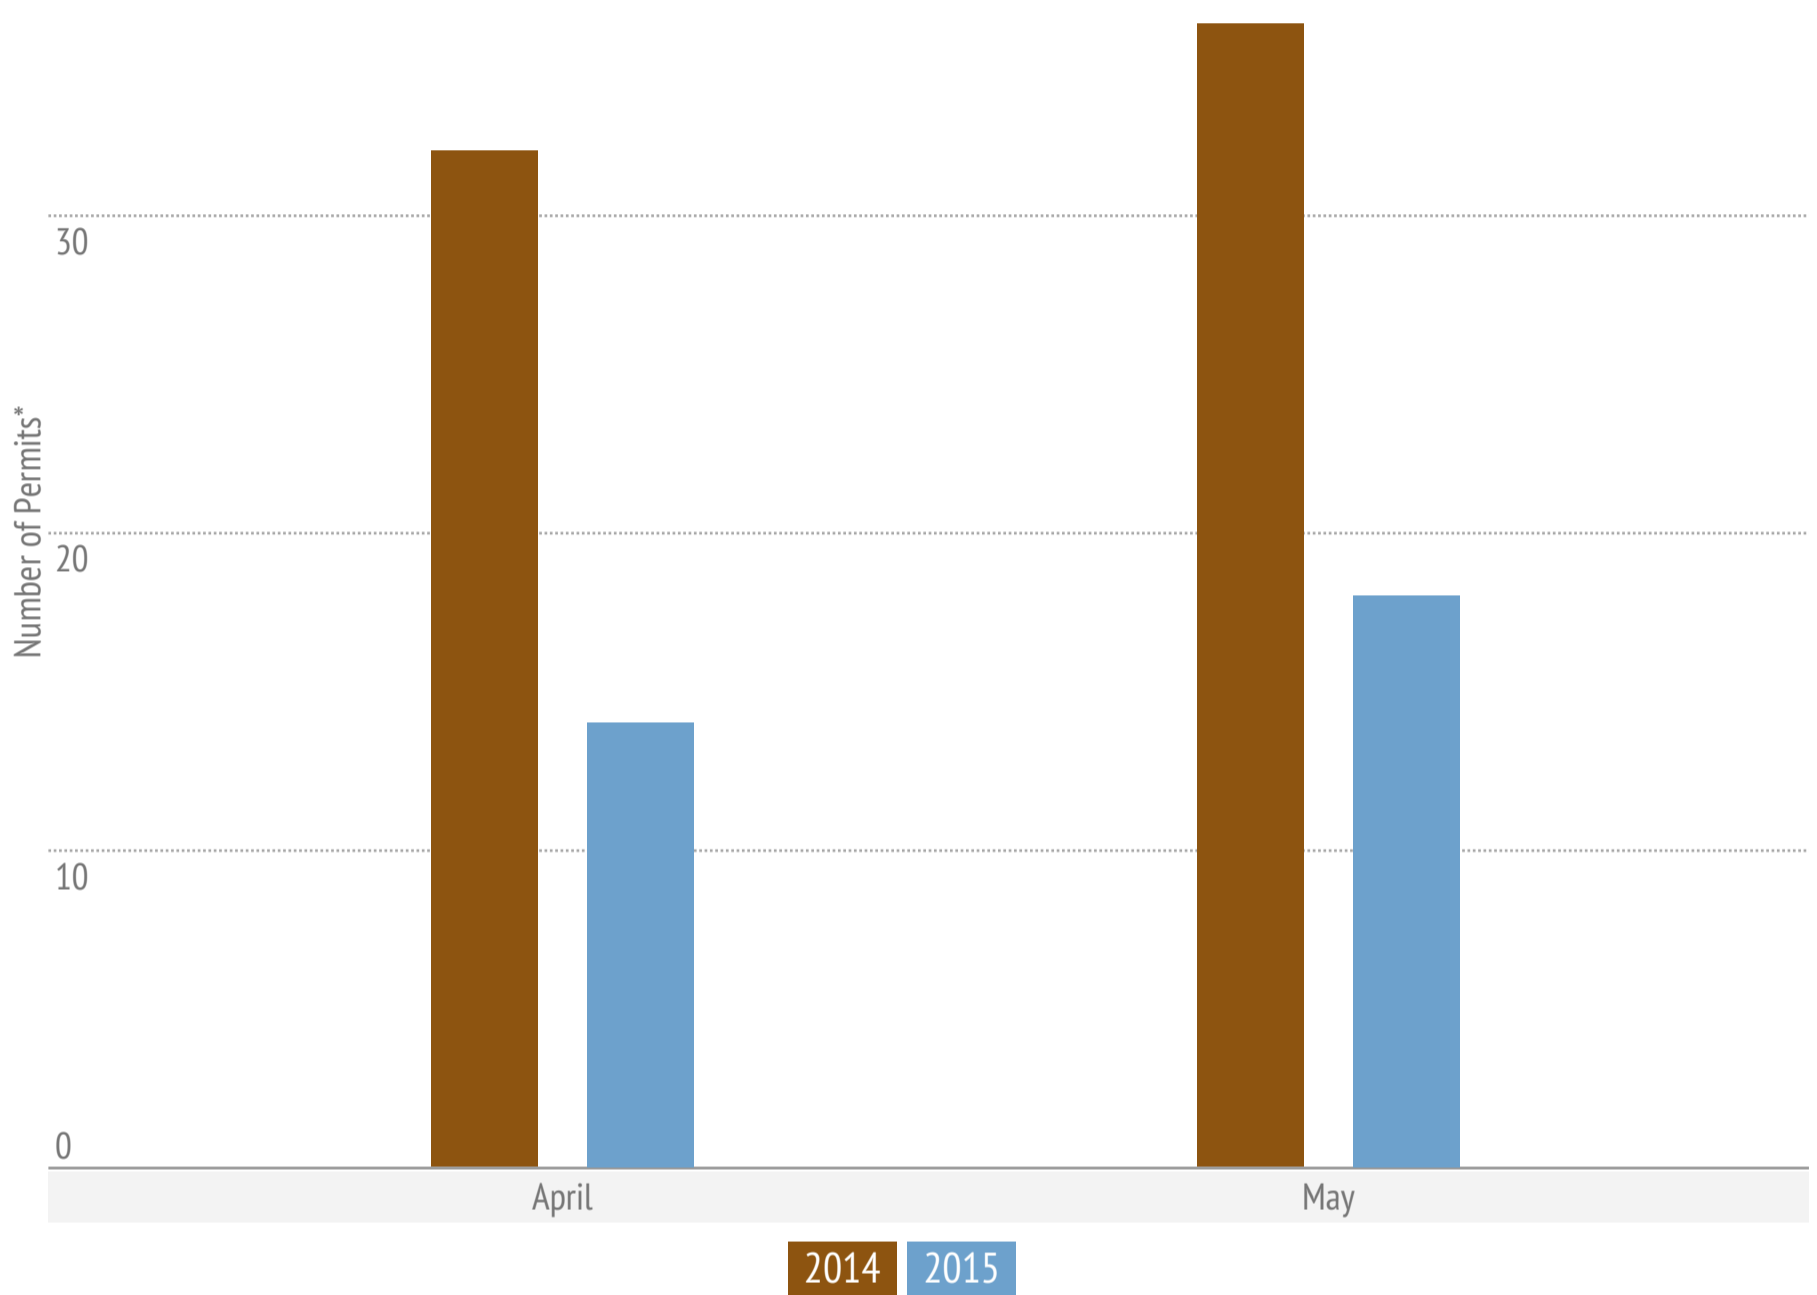

Building In Sheridan - May 2015

Building Permits Issued: April-May 2014 vs. 2015

18

Number of building permits issued by the City of Sheridan in May 2015 (not including re-roofing permits).

\$1.36 Million

Total valuation of building permits issued by the City of Sheridan in May 2015 (not including re-roofing permits).

*Does not include roofing/re-roofing permits.

Aggregate Building Permit Valuations at End of Month: YTD2014 vs. YTD2015